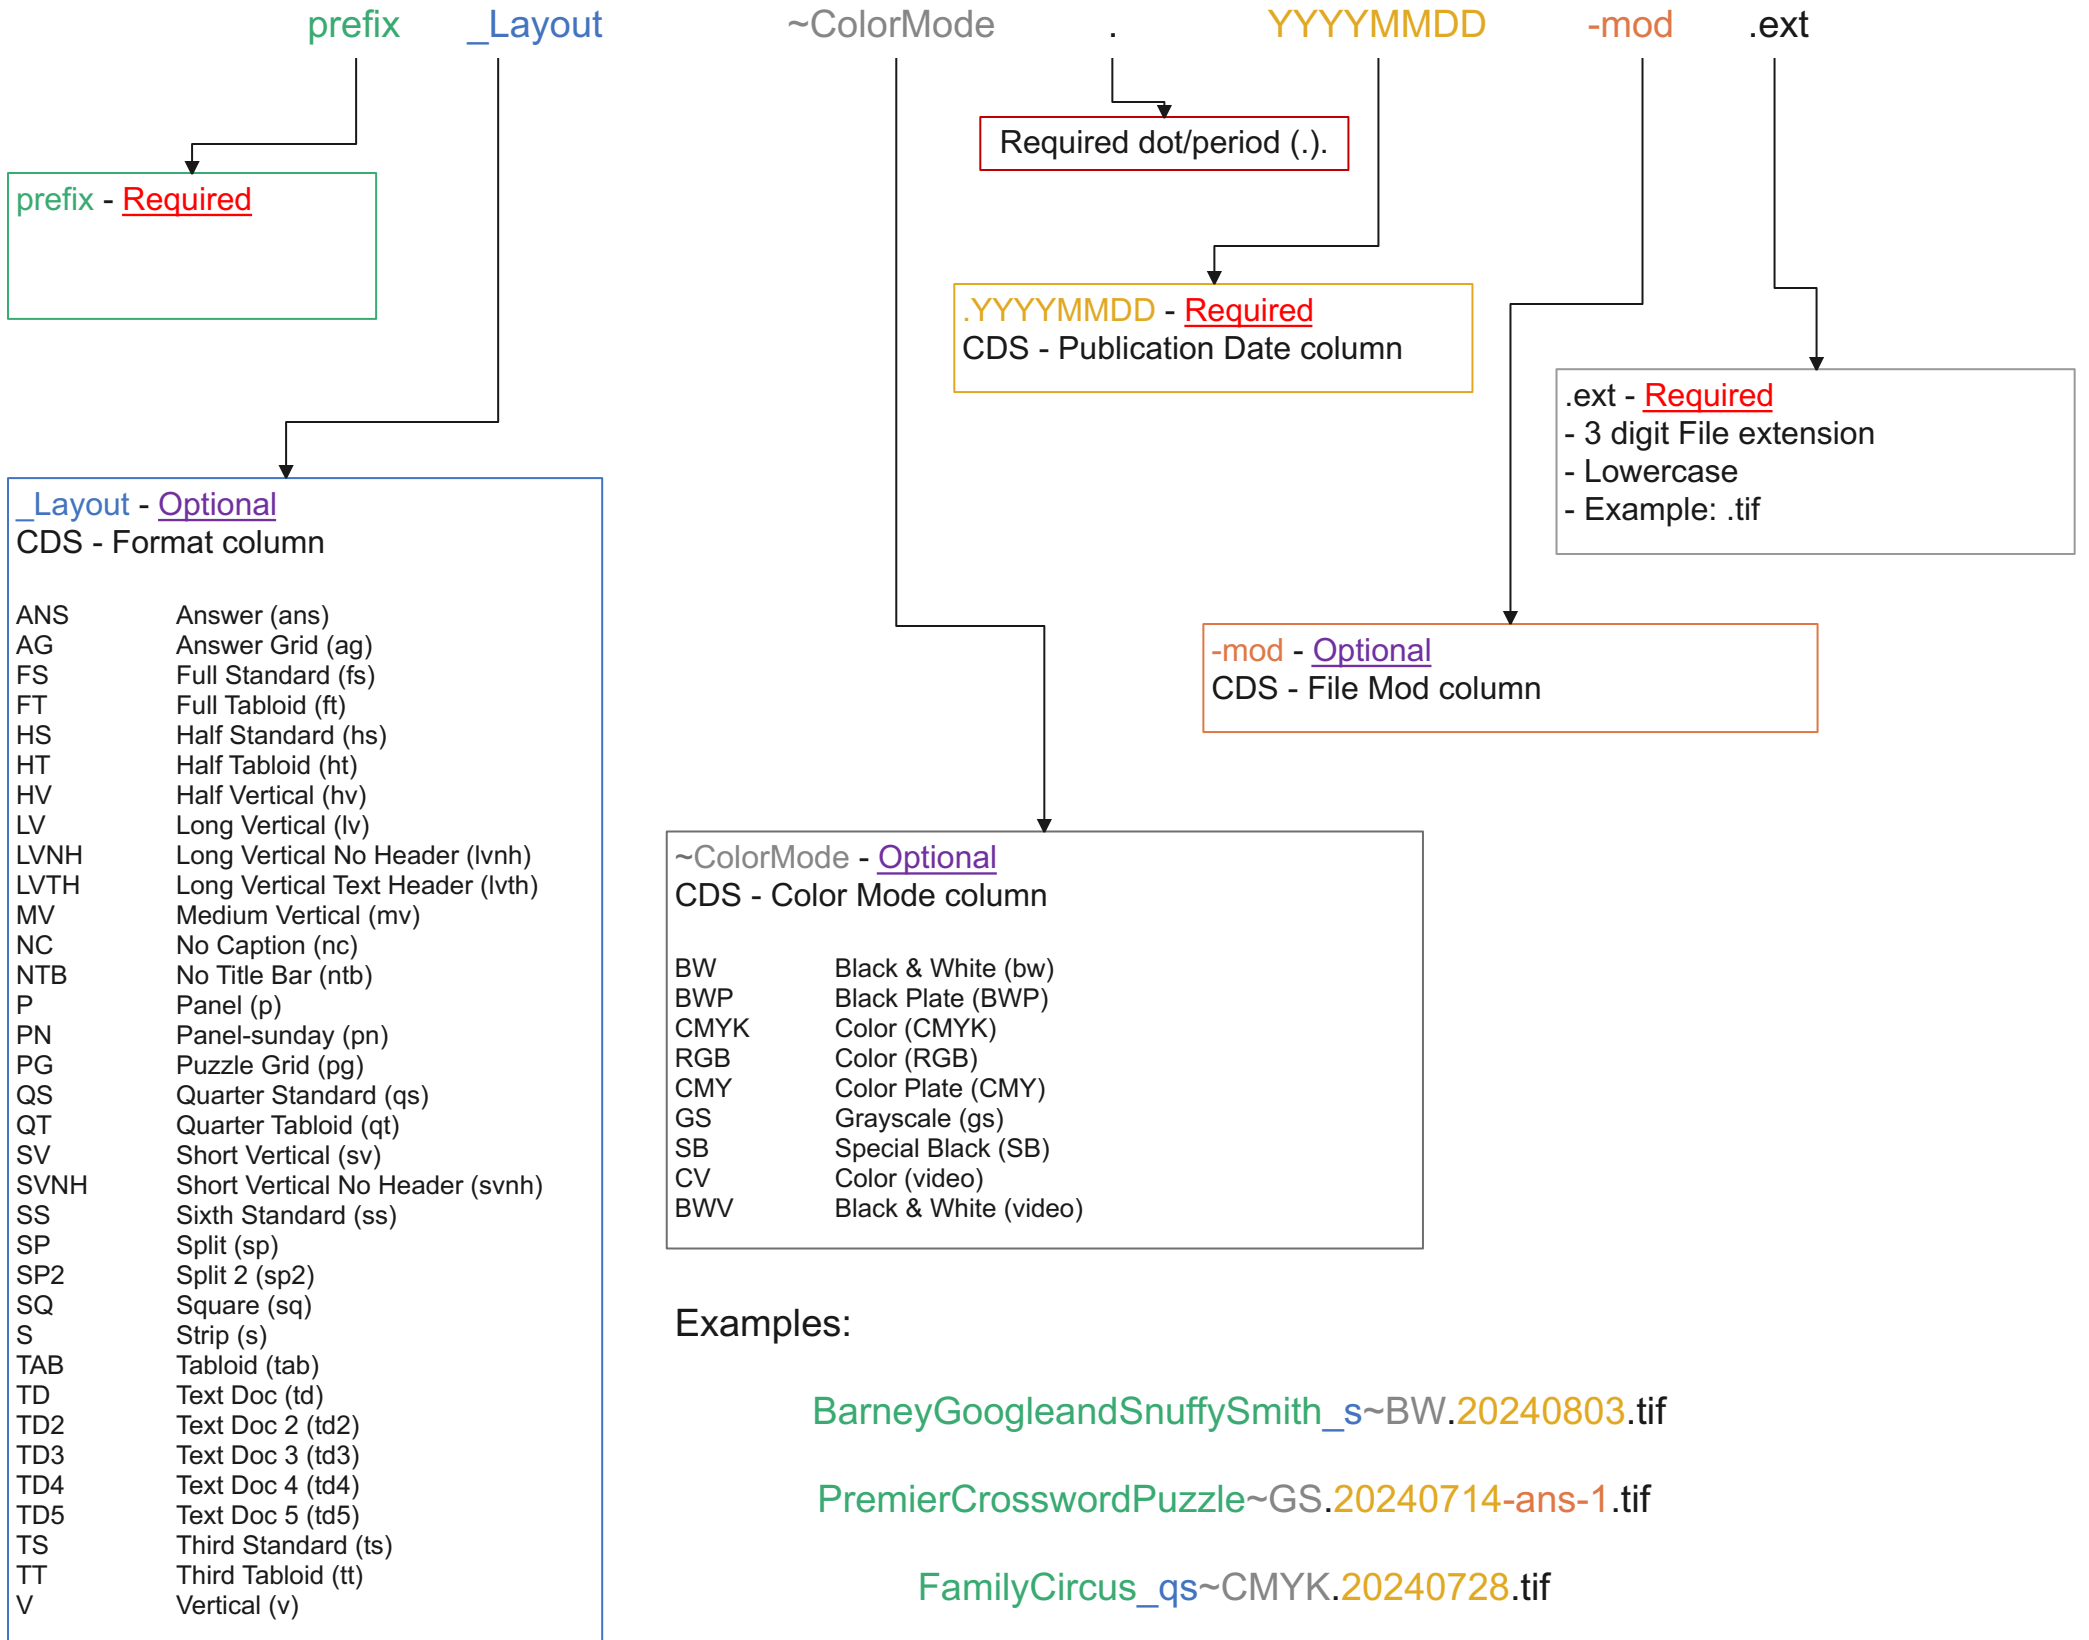

File Naming Convention for KFS-CDS

prefix_Layout~ColorMode.YYYYMMDD-mod.ext

* Unless otherwise specified all entries are case-sensitive.

* Unless otherwise specified special characters are not permitted.