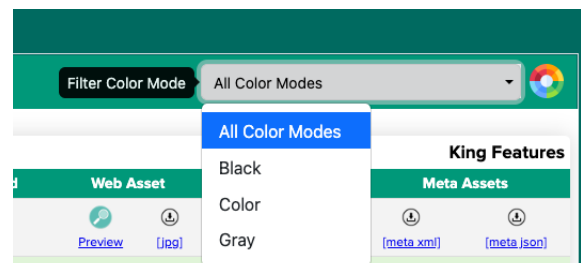

2. Use the Tabs to navigate to other screens.

6. Using Filters will help narrow down the list to show you specific features. We offer 3 filter options.
1. Filter by Date: 2. Filter by Format: 3. Filter by Color:

Filter by Date Calendar Clicking and date changes the list to only display the selected date. Date Ranges are not currently supported.

Filter by Layout Clicking this option shows you all the layout formats that are available for this asset. Choose the format in the drop down to display only that format in the list.