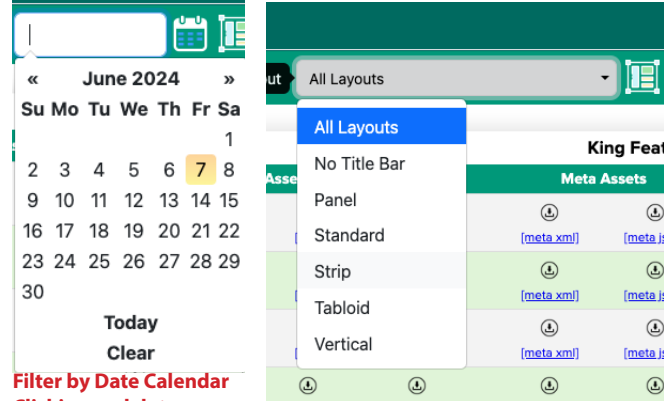

5. Subscribed Assets
6. Filter View Options
7. How to contact us
(Hours 8-5 M-F Eastern Time)

1. This menu item gives you the option to log out, or view or change items in your user profile.

5. This drop down menu lists all the assets the account has an active subscription to download. Clicking on any of the features will show that asset in the list.

2. Use the Tabs to navigate to other screens.

6. Using Filters will help narrow down the list to show you specific features. We offer 3 filter options.
1. Filter by Date: 2. Filter by Format: 3. Filter by Color:

Filter by Date Calendar Clicking and date changes the list to only display the selected date. Date Ranges are not currently supported.

Filter by Layout Clicking this option shows you all the layout formats that are available for this asset. Choose the format in the drop down to display only that format in the list.