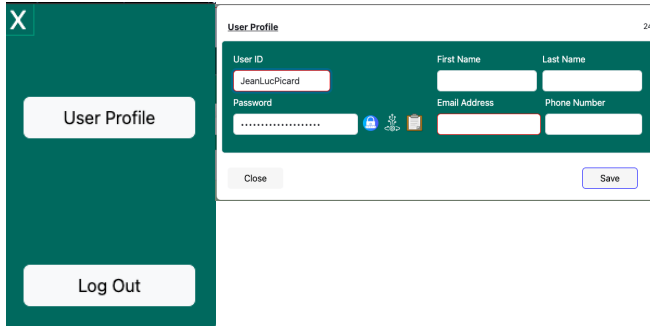

5. Subscribed Assets
6. Filter View Options
7. How to contact us
(Hours 8-5 M-F Eastern Time)

1. This menu item gives you the option to log out, or view or change items in your user profile.

5. This drop down menu lists all the assets the account has an active subscription to download. Clicking on any of the features will show that asset in the list.